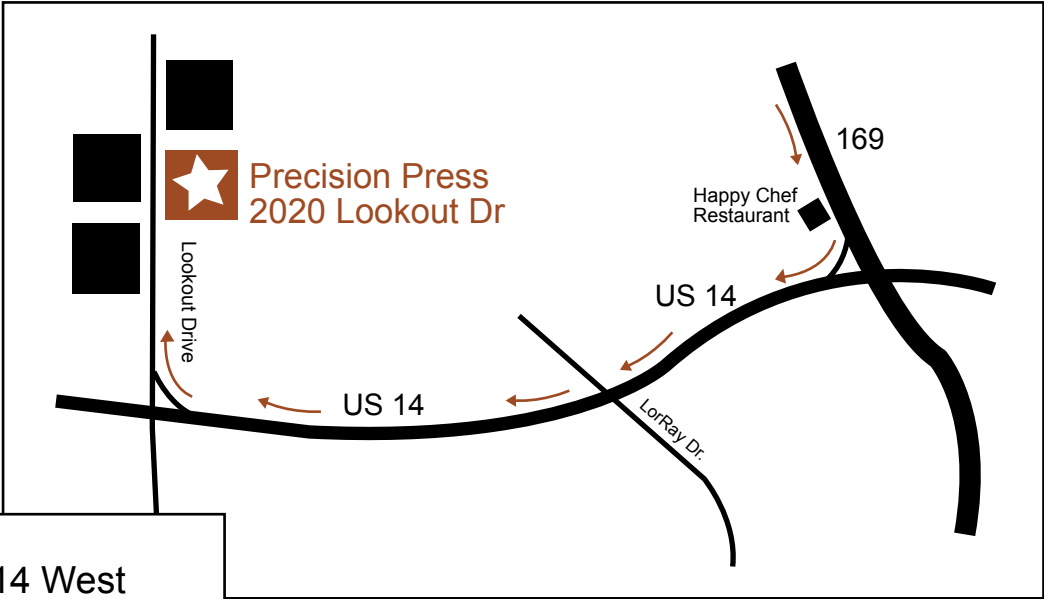

Precision Press Inc. Directions from Minneapolis Airport

Estimated Time: 1 hour, 22 minutes

- Take Interstate 494 West about 7 miles to Hwy 169
- Take Hwy 169 South to Mankato
- Stay on 169 until you get to US Hwy 14 (right before Mankato city limits)
- Exit onto Hwy 14 West

- Continue on Hwy 14 West
- Take the Lookout Drive Exit
- Turn right onto Lookout Drive
- End at 2020 Lookout Drive

Mankato Hotels:
Best Western: 507-625-9333
Holiday Inn: 507-345-1234
Country Inn & Suites: 507-388-8555
Comfort Inn: 507-388-5107