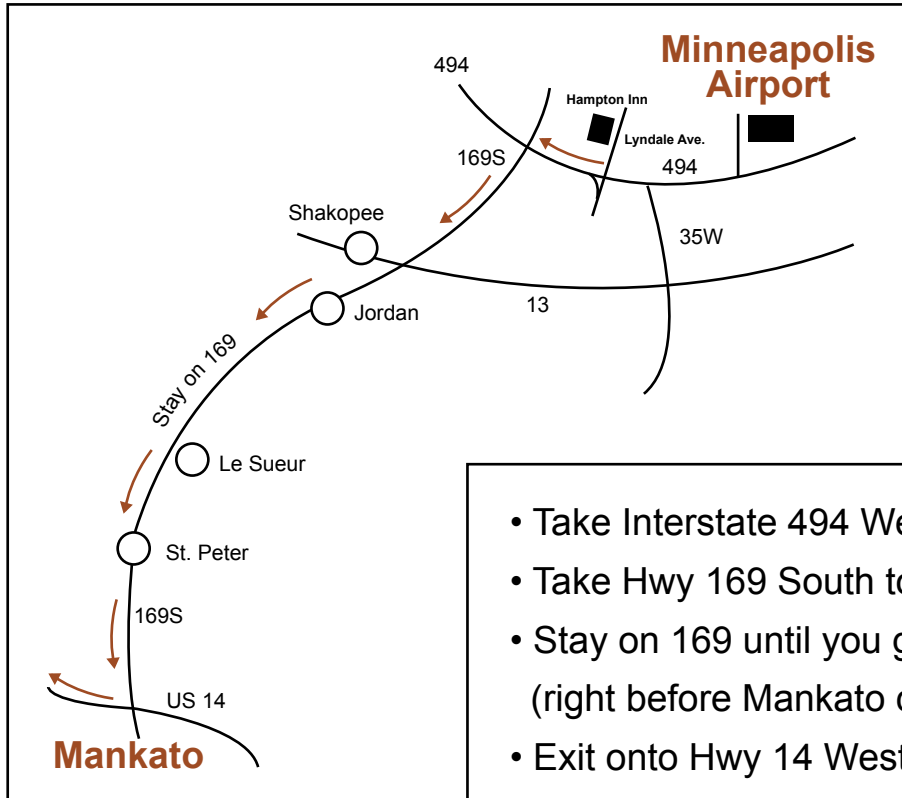

Precision Press Inc. Directions from Minneapolis Airport

Estimated Time: 1 hour, 22 minutes

- Take Interstate 494 West about 7 miles to Hwy 169
- Take Hwy 169 South to Mankato
- Stay on 169 until you get to US Hwy 14 (right before Mankato city limits)
- Exit onto Hwy 14 West

- Continue on Hwy 14 West
- Take the Lookout Drive Exit
- Turn right onto Lookout Drive
- End at 2020 Lookout Drive

Mankato Hotels:
Best Western: 507-625-9333
Holiday Inn: 507-345-1234
Country Inn & Suites: 507-388-8555
Comfort Inn: 507-388-5107